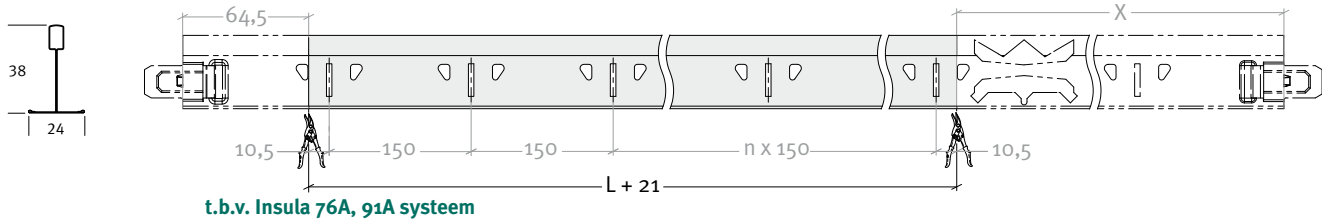

# QUICK-LOCK® Insula • slot positions

**Slot positions Insula universal profile. Can be used as primary and secondary beam.**

**Slot positions primary beams Insula 76A, 91A system, cut out of standard Unipro beams\***

**Slot positions secondary beams Insula 76A, 91A system, cut out of standard Unipro beams\***

\* For Insula ceiling islands larger than 3000 mm primary and secondary beams have to be composed by connecting two or more profile sections using the length connectors.