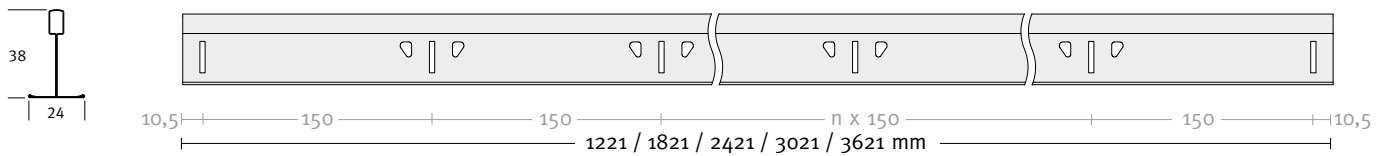

# QUICK-LOCK® Insula • slot positions

**Slot positions Insula universal profile. Can be used as primary and secondary beam.**

**Slot positions primary beams Insula 76A, 91A system, cut out of standard Unipro beams\***

**Slot positions secondary beams Insula 76A, 91A system, cut out of standard Unipro beams\***

\* For Insula ceiling islands larger than 3000 mm primary and secondary beams have to be composed by connecting two or more profile sections using the length connectors.