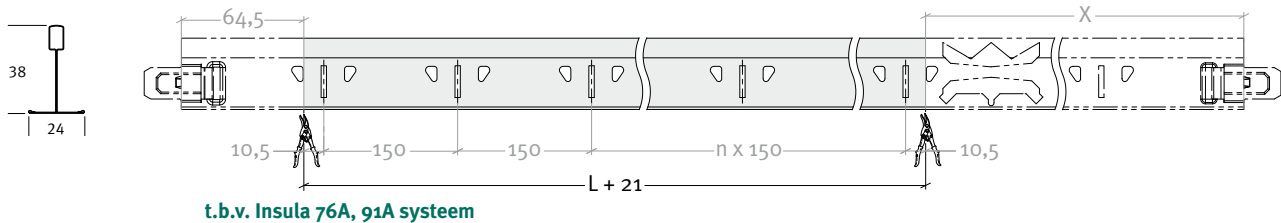

# QUICK-LOCK® Insula • slot positions

**Slot positions Insula universal profile. Can be used as primary and secondary beam.**

**Slot positions primary beams Insula 76A, 91A system, cut out of standard Unipro beams\***

**Slot positions secondary beams Insula 76A, 91A system, cut out of standard Unipro beams\***

\* For Insula ceiling islands larger than 3000 mm primary and secondary beams have to be composed by connecting two or more profile sections using the length connectors.